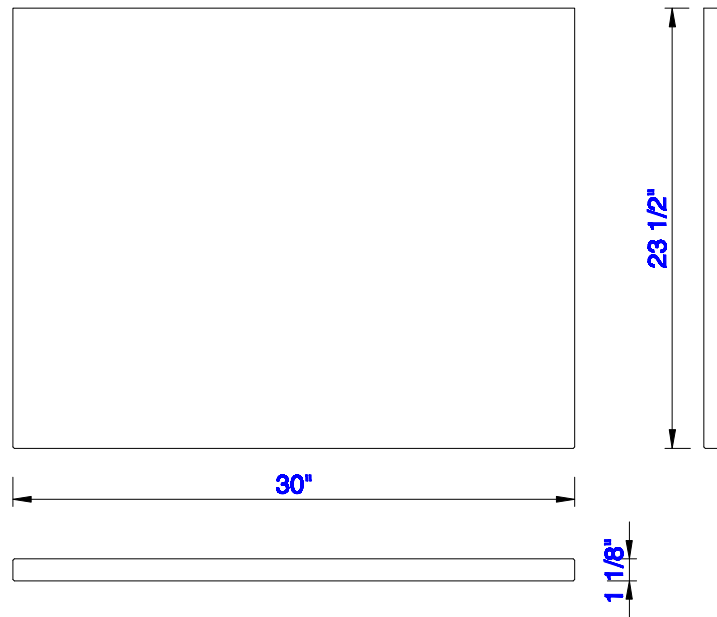

30"

Item Number:  
825-CU30-BW

JAMES MARTIN

VANITIES™

De Soto 30" Counter top Unit  
Diagrams with Dimensions  
page 01 of 01

**NOTE ONE: Married Countertop is standard for this cabinet.**

Version:202004

762mm

Item Number:  
825-CU30-BW

JAMES MARTIN

VANITIES™

De Soto 762mm Counter top Unit  
Diagrams with Dimensions  
page 01 of 01

**NOTE ONE: Married Countertop is standard for this cabinet.**

Version:202004