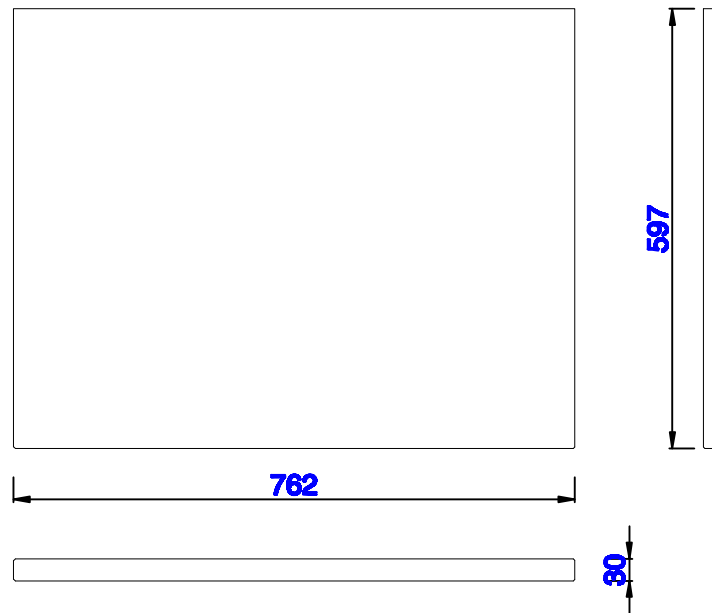

30"

Item Number:  
825-CU30-BW

JAMES MARTIN

VANITIES™

De Soto 30" Counter top Unit  
Diagrams with Dimensions  
page 01 of 01

**NOTE ONE: Married Countertop is standard for this cabinet.**

Version:202004

762mm

Item Number:  
825-CU30-BW

JAMES MARTIN

VANITIES™

De Soto 762mm Counter top Unit  
Diagrams with Dimensions  
page 01 of 01

**NOTE ONE: Married Countertop is standard for this cabinet.**

Version:202004